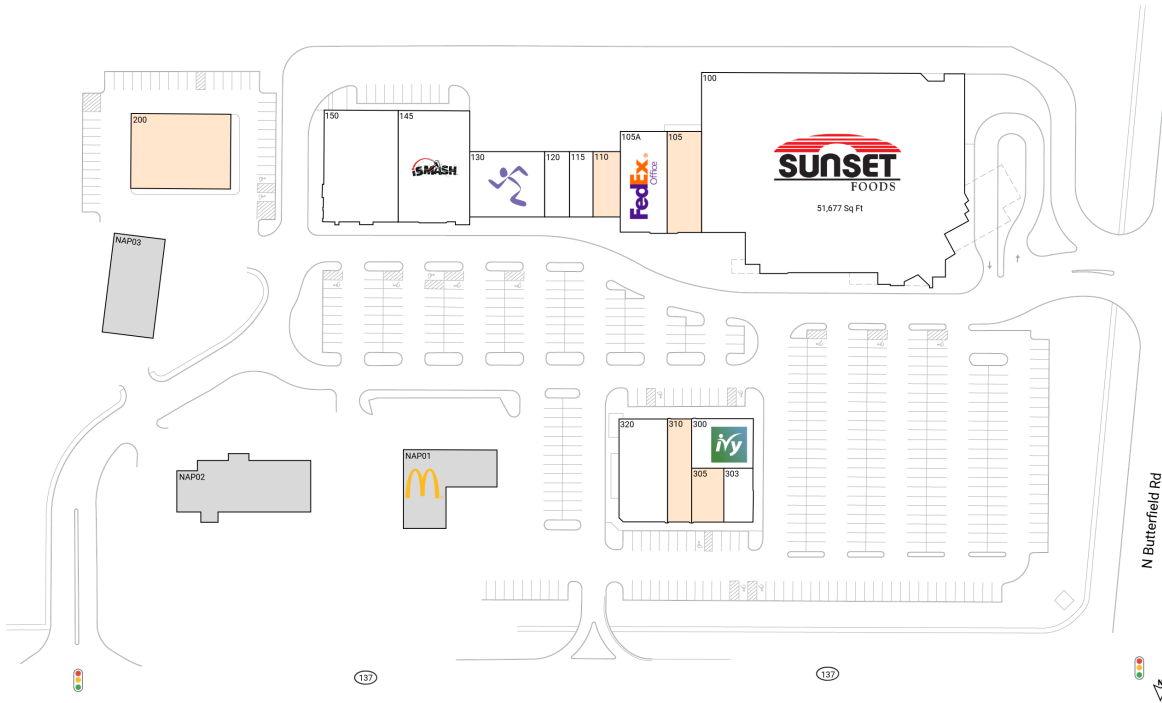

Butterfield Square

1451 Peterson Road | Libertyville, IL 60048

Lake County Chicago-Naperville-Elgin, IL-IN 106,683 Sq Ft

42.3047, -87.9814

Available Spaces

105	3,500 Sq Ft	360°	305	1,252 Sq Ft	360°
110	1,800 Sq Ft	360°	310	2,500 Sq Ft	360°
200	7,500 Sq Ft	360°			

Current Tenants

Space size listed in square feet

100	Sunset Foods	51,677
105A	Fedex Office	4,500
115	Fannie May	1,527
120	Meat n' Melt	1,625
130	Anytime Fitness	4,898
145	iSmash	8,045
150	Jimmy's Charhouse	8,240
300	Ivy Rehab Physical Therapy	3,034
303	The Eye Spot	1,585
320	Mario Tricoci Salon	5,000
NAP01	McDonald's	0
NAP02	BankFinancial	0
NAP03	A.W. Zengeler Cleaners	0

This site plan is for illustrative and information purposes only, showing the general layout of the shopping center; and is not a legal survey. Brixmor makes no representation or warranty that the shopping center is exactly as depicted as site conditions and tenant mix are subject to change over time.
4148